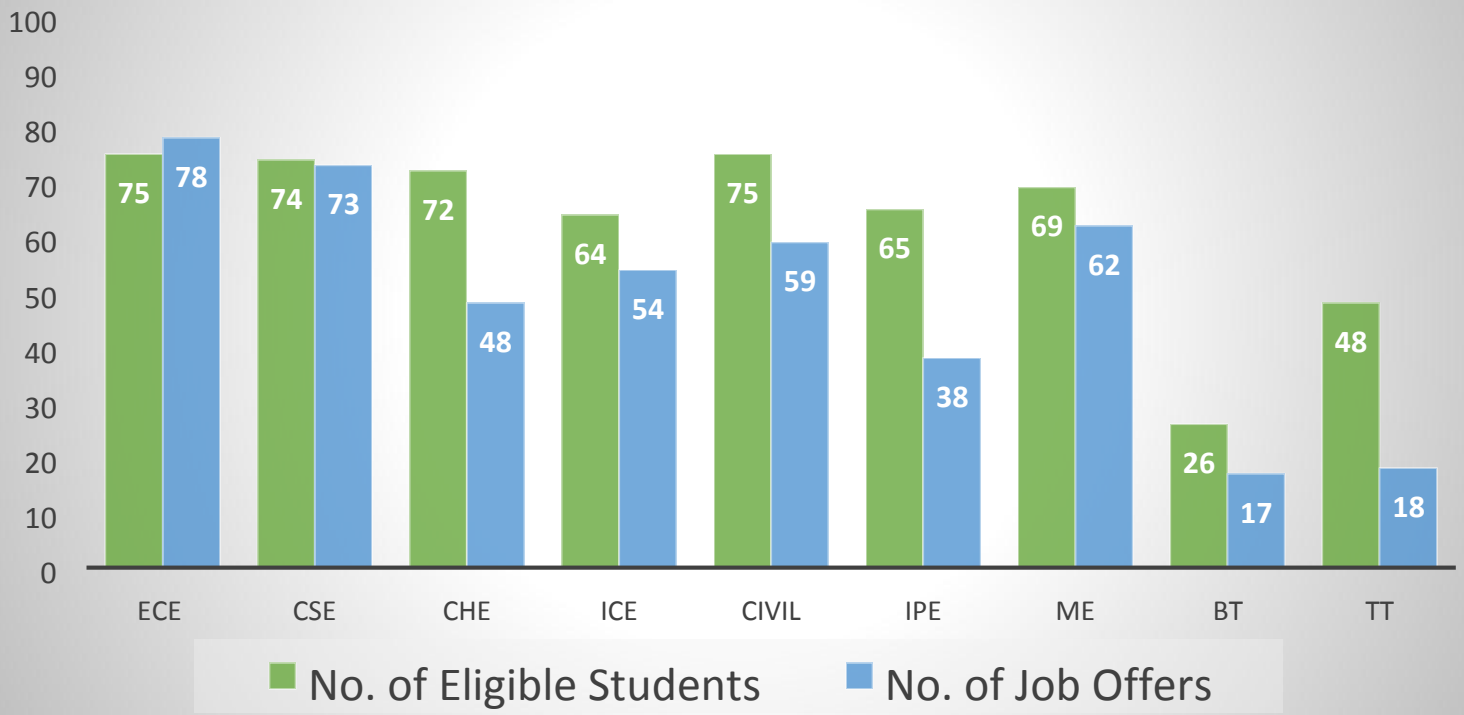

Placement statistics for last three year

Placement Details 2011-15 Batch

Placement Details 2012-16 Batch

Placement Details for 2013-17 Batch (Till 19.5.2017)

The Full form of the Disciplines for NIT Jalandhar.

1. Electronics & Communication Engineering (ECE)
2. Computer Science Engineering (CSE)
3. Information Technology (IT)
4. Chemical Engineering (CHE)
5. Instrumentation & Control Engineering (ICE)
6. Civil Engineering (CIVIL)
7. Industrial & Production Engineering (IPE)
8. Mechanical Engineering (ME)
9. Biotechnology (BT)
10. Textile Technology (TT)
11. Electrical Engineering (EE)
12. Mining Engineering (MINING)