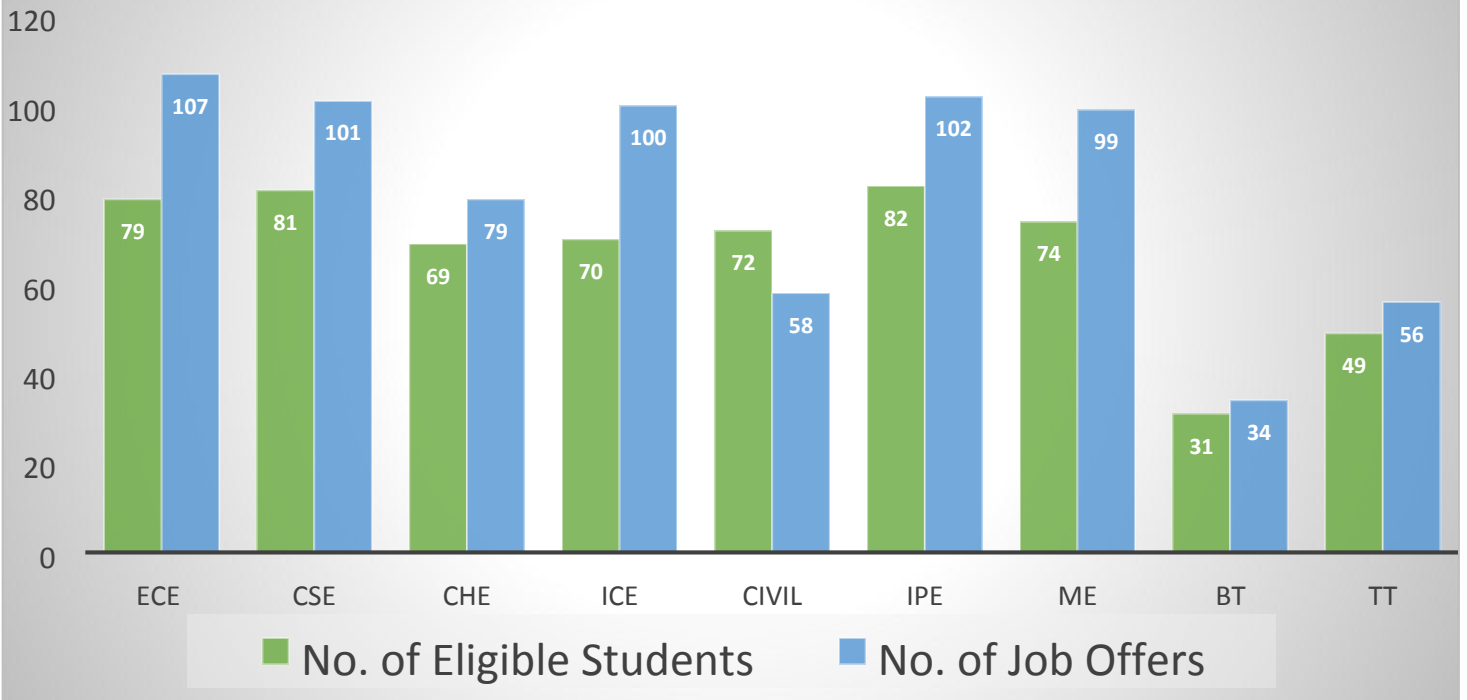

Placement statistics for last three year

Placement Details 2011-15 Batch

Placement Details 2012-16 Batch

Placement Details for 2013-17 Batch (Till 19.5.2017)

The Full form of the Disciplines for NIT Jalandhar.

1. Electronics & Communication Engineering (ECE)
2. Computer Science Engineering (CSE)
3. Information Technology (IT)
4. Chemical Engineering (CHE)
5. Instrumentation & Control Engineering (ICE)
6. Civil Engineering (CIVIL)
7. Industrial & Production Engineering (IPE)
8. Mechanical Engineering (ME)
9. Biotechnology (BT)
10. Textile Technology (TT)
11. Electrical Engineering (EE)
12. Mining Engineering (MINING)