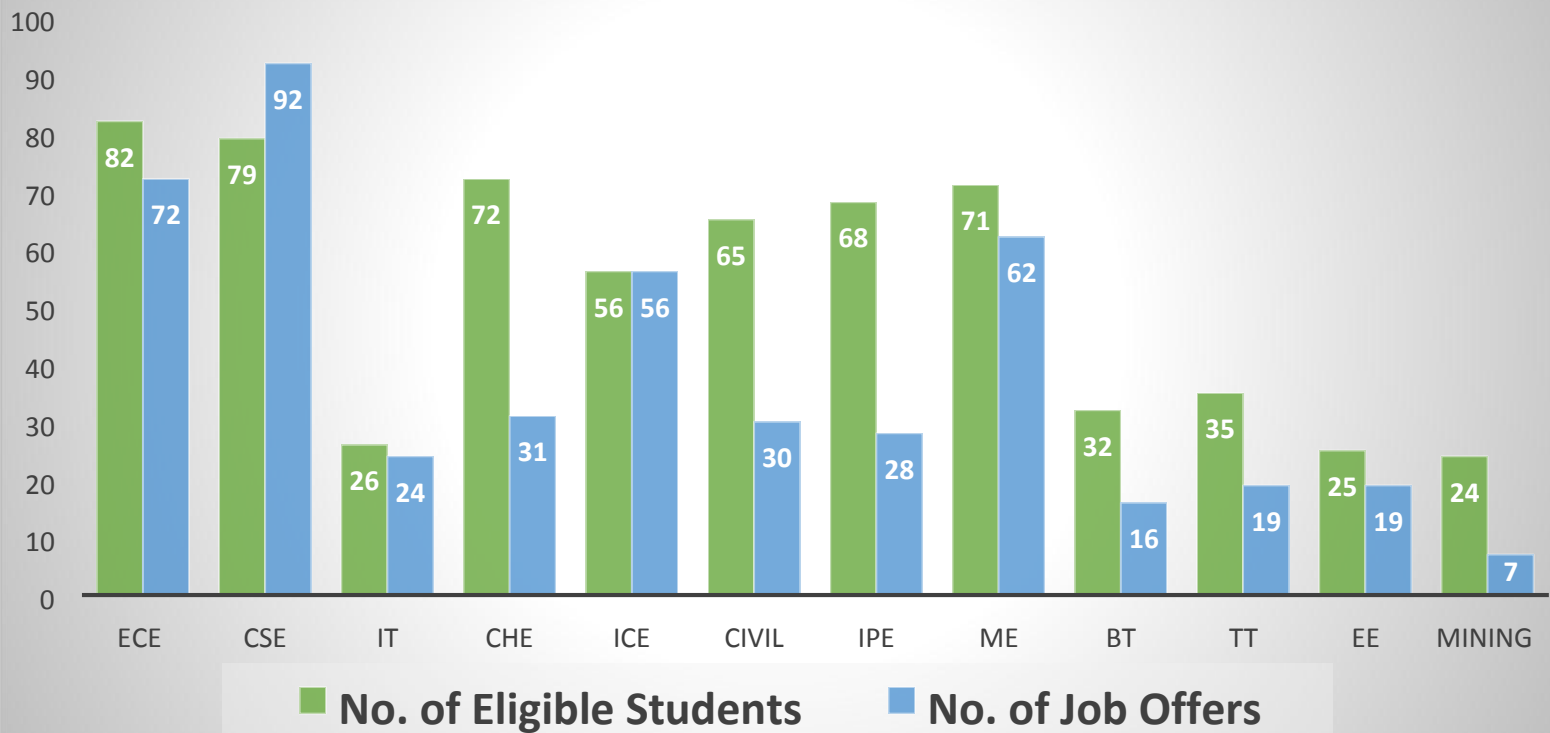

Placement statistics for last three year

Placement Details 2011-15 Batch

Placement Details 2012-16 Batch

Placement Details for 2013-17 Batch (Till 19.5.2017)

The Full form of the Disciplines for NIT Jalandhar.

1. Electronics & Communication Engineering (ECE)
2. Computer Science Engineering (CSE)
3. Information Technology (IT)
4. Chemical Engineering (CHE)
5. Instrumentation & Control Engineering (ICE)
6. Civil Engineering (CIVIL)
7. Industrial & Production Engineering (IPE)
8. Mechanical Engineering (ME)
9. Biotechnology (BT)
10. Textile Technology (TT)
11. Electrical Engineering (EE)
12. Mining Engineering (MINING)